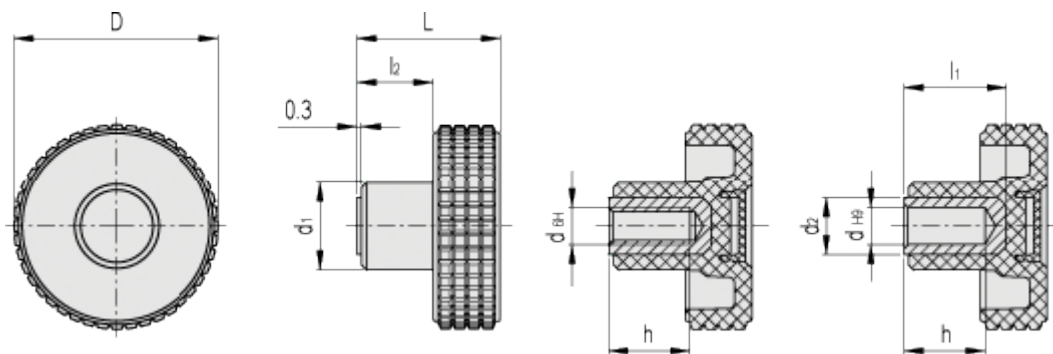

# Data Sheet

Article number: 23020344215

Description: E+G Fingregreb MBT.50-B-M8-C5, blue centre cap

## Measures

D	= 50	l2	= 16
d1	= 20		
d2	= -		
dH6	= M8		
dH9	= -		
h	= 20		
L	= 33		
l1	= -		